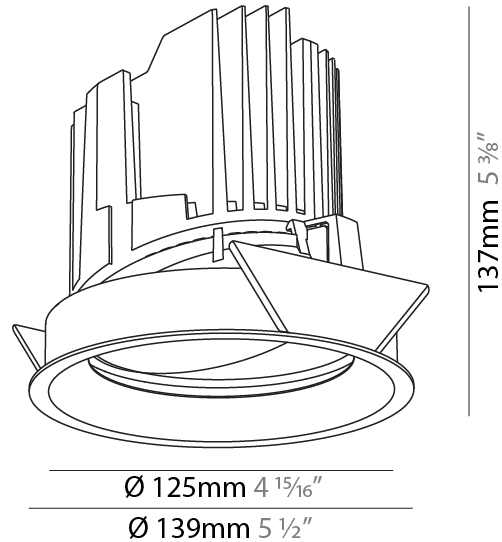

GENERAL

Series: Bioniq
 Subseries: Bioniq Round Adjustable
 Brand: Prolicht
 Division: Architectural
 Mounting Type: Recessed
 Mounting Location: Ceiling
 Subcategory: Downlight

PHYSICAL

Shape: Round
 Diameter (mm): 139
 Diameter (in): 5 1/2
 Height (mm): 137
 Height (in): 5 3/8
 Ceiling Thickness (mm): 10 / 12.5 / 15
 Ceiling Thickness (in): 3/8 or 1/2 or 9/16
 Min. Recessing Depth (mm): 150
 Min. Recessing Depth (in): 5 7/8
 Light Distribution: Adjustable / Downlight
 Weight (kg): 0.836
 Weight (lbs): 1.84
 Fixture Finish: SSR / BKV / CWI / CRY / HAB / LAG / UFT / ITA / RUA / RUR / MIC / FTG / MYG / TWT / LOD / PUS / FRO / FUP / KIA / POP / BLS / SPG / MEY / GOH / GUM / CHC / COM / ABZ / JAG / OBR / MOS / ROR
 Fixture Material: Aluminum Die Cast
 Cut-out Measurements: 130mm / 5 1/8"

OPTICAL

Reflector°: 18 / 38
 Optic°: Lens Pack - No Lens / Linear Spread Lens / Honeycomb / Spread Lens
 Adjustability: Rotational 355°; Tilt 30°

RATINGS AND CERTIFICATIONS

Certified By: Certified for North American Standards
 IP rating: IP20
 Zaneen Group Inc. © 2024, T 1800-388-3382, F 416-247-9319, www.zaneen.com