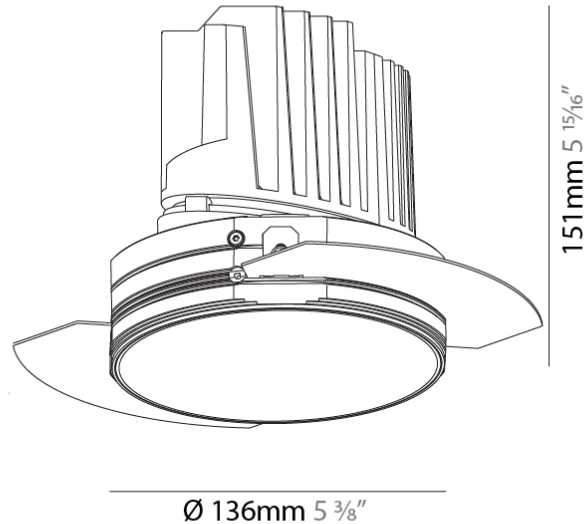

GENERAL

Series: Bioniq
 Subseries: Bioniq Round Deep
 Brand: Prolicht
 Division: Architectural
 Mounting Type: Trimless
 Mounting Location: Ceiling
 Subcategory: Downlight

PHYSICAL

Shape: Round
 Diameter (mm): 136
 Diameter (in): 5 3/8
 Height (mm): 151
 Height (in): 5 15/16
 Ceiling Thickness (mm): 10 / 12.5 / 15 / 25
 Ceiling Thickness (in): 3/8 or 1/2 or 9/16 or 1
 Min. Recessing Depth (mm): 170
 Min. Recessing Depth (in): 6 11/16
 Light Distribution: Downlight
 Weight (kg): 1.078
 Weight (lbs): 2.37
 Fixture Finish: SSR / BKV / CWI / CRY / HAB / LAG / UFT / ITA / RUA / RUR / MIC / FTG / MYG / TWT / LOD / PUS / FRO / FUP / KIA / POP / BLS / SPG / MEY / GOH / GUM / CHC / COM / ABZ / JAG / OBR / MOS / ROR
 Fixture Material: Aluminum Die Cast
 Cut-out Measurements: \varnothing 140mm / 5 1/2"
 Upon Request: Unique Ceiling Thickness

OPTICAL

Reflector°: 18 / 34
 Optic°: Lens Pack - No Lens / Linear Spread Lens / Honeycomb / Spread Lens
 Adjustability: Fixed
 Upon Request: Special Beam Angles

RATINGS AND CERTIFICATIONS

382, F 416-247-9319, www.zaneen.com
 Certified and tested for North American standards at the end of the existing Model #. For assistance on 'custom' specifications, contact zteam@zaneen.com.
 In a constant effort to supply the best product, we reserve the right to change specifications or materials without notice. The most recent specification sheets are found at zaneen.com
 IP rating: IP20